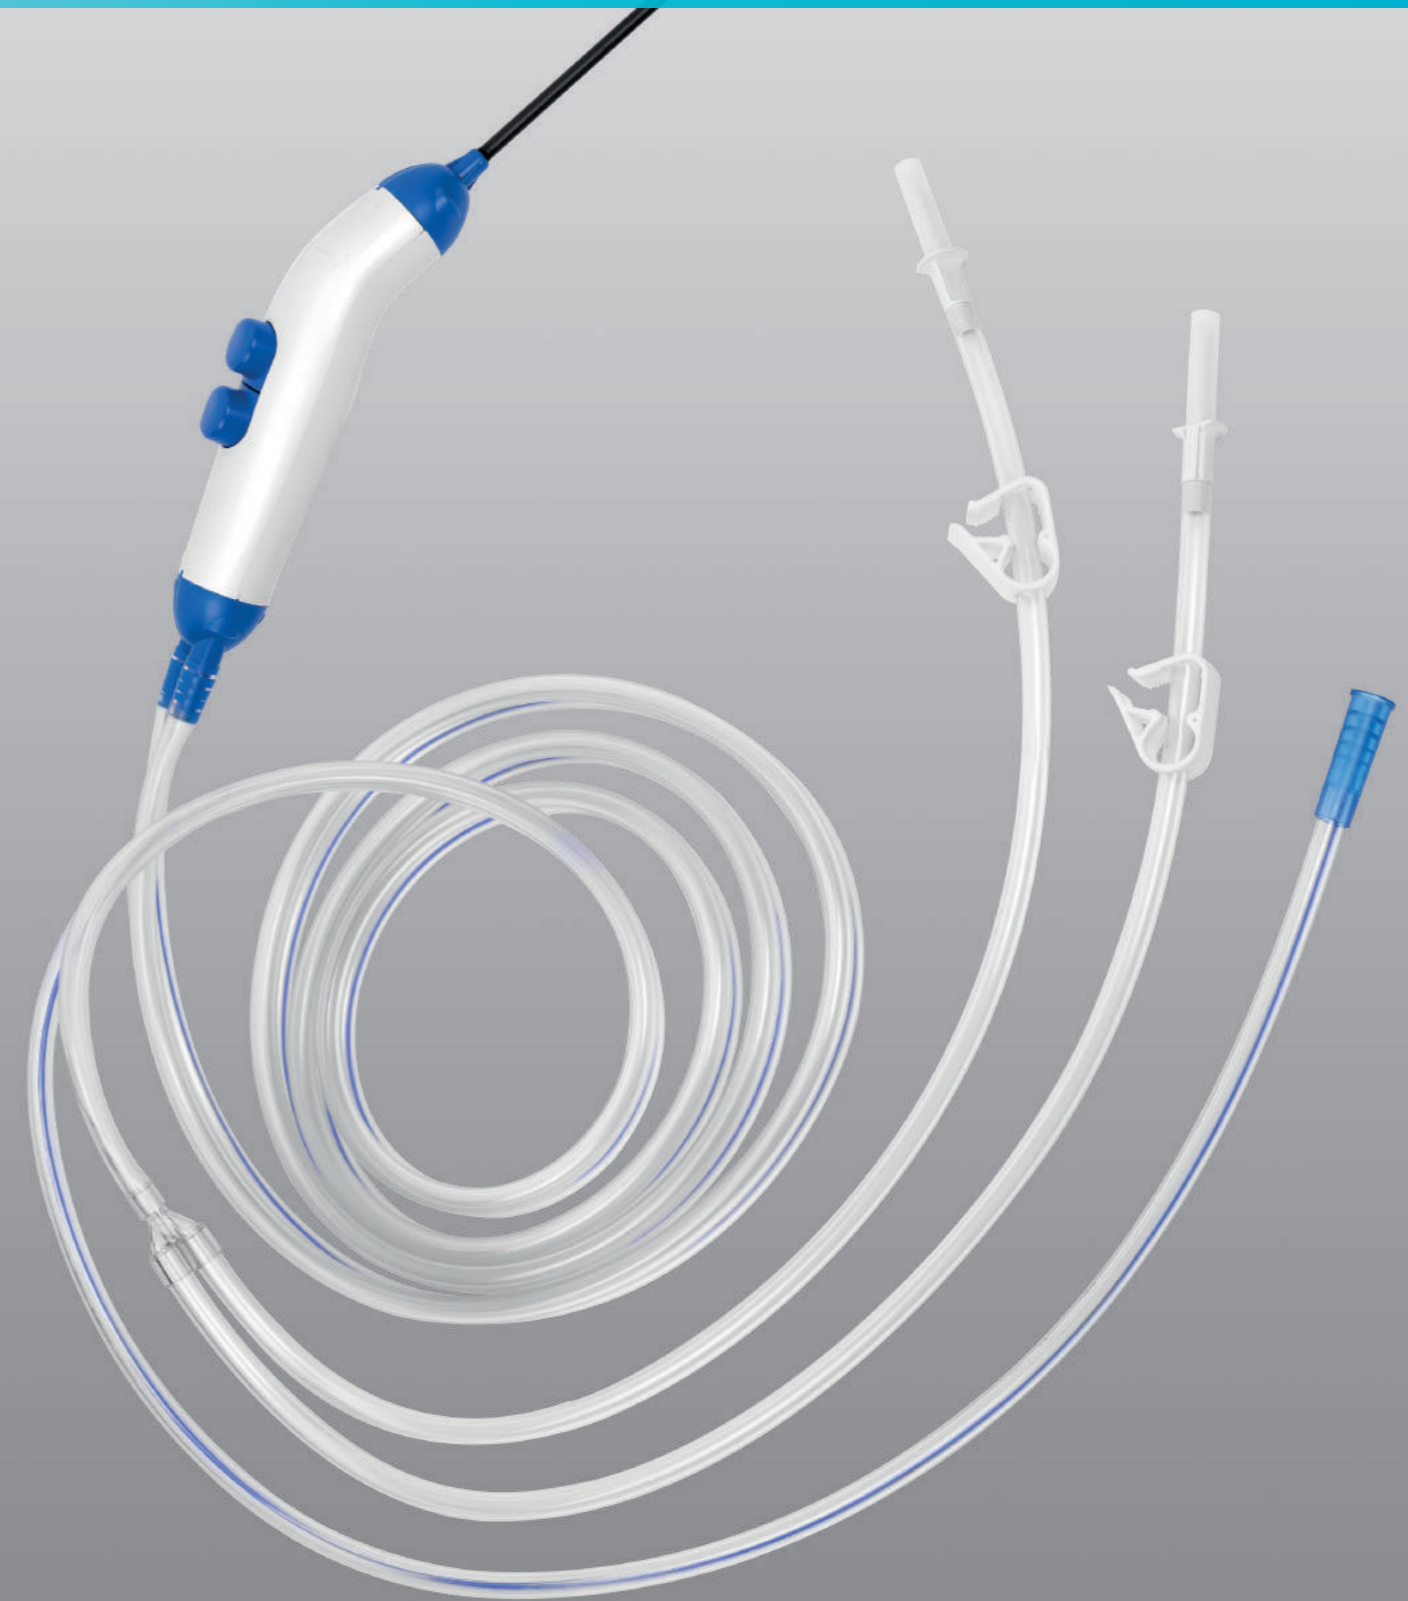

Elefant[®]

Disposable suction/irrigation device
for laparoscopic surgery

References:

1. Abu-Rafea B., Vilos GA., Al-Obeed O., AlSheikh A., Vilos AG., MD, Al-Mandeeel M., Monopolar Electrosurgery through Single-Port Laparoscopy: A Potential Hidden Hazard for Bowel Burns, *J Minim Invasive Gynecol.* Nov-Dec 2011;18(6):
2. Alkatout I., Schollmeyer T. Nusrat A. Hawaldar, MS., Sharma N., Mettler, L., Principles and Safety Measures of Electrosurgery in Laparoscopy, *JLS* (2012)16:130-139
3. Borin J. (2011) M.C. Ost (ed.), *Robotic and Laparoscopic Reconstructive Surgery in Children and Adults*, 3 *Current Clinical Urology*, DOI 10.1007/978-1-60327-914-7_1

Customy Care / Continance Care / Wound & Skin Care / Interventional Urology

Elefant®

Disposable suction/irrigation device for laparoscopic surgery

Yankauer tip with 6 distal holes

Prevents suction of the neighbouring tissues, preserves the pneumoperitoneum.

"Non-conductive" fibreglass cannula

- Non-traumatic
- Designed to address the complications of electrothermal injuries^{1,2}
- 5 mm or 10 mm diameters
- 35 cm or 45 cm lengths

Sterile & ready to use

Single use cannula avoids cross-contamination

Ergonomic design handle

- Single-hand control
- For right or left-handed users
- Lightweight cannula: around 100 gr

2 separate irrigation lines

To connect 2 irrigation bags (Ref. no. ASP190 & ASP195)

Tubing